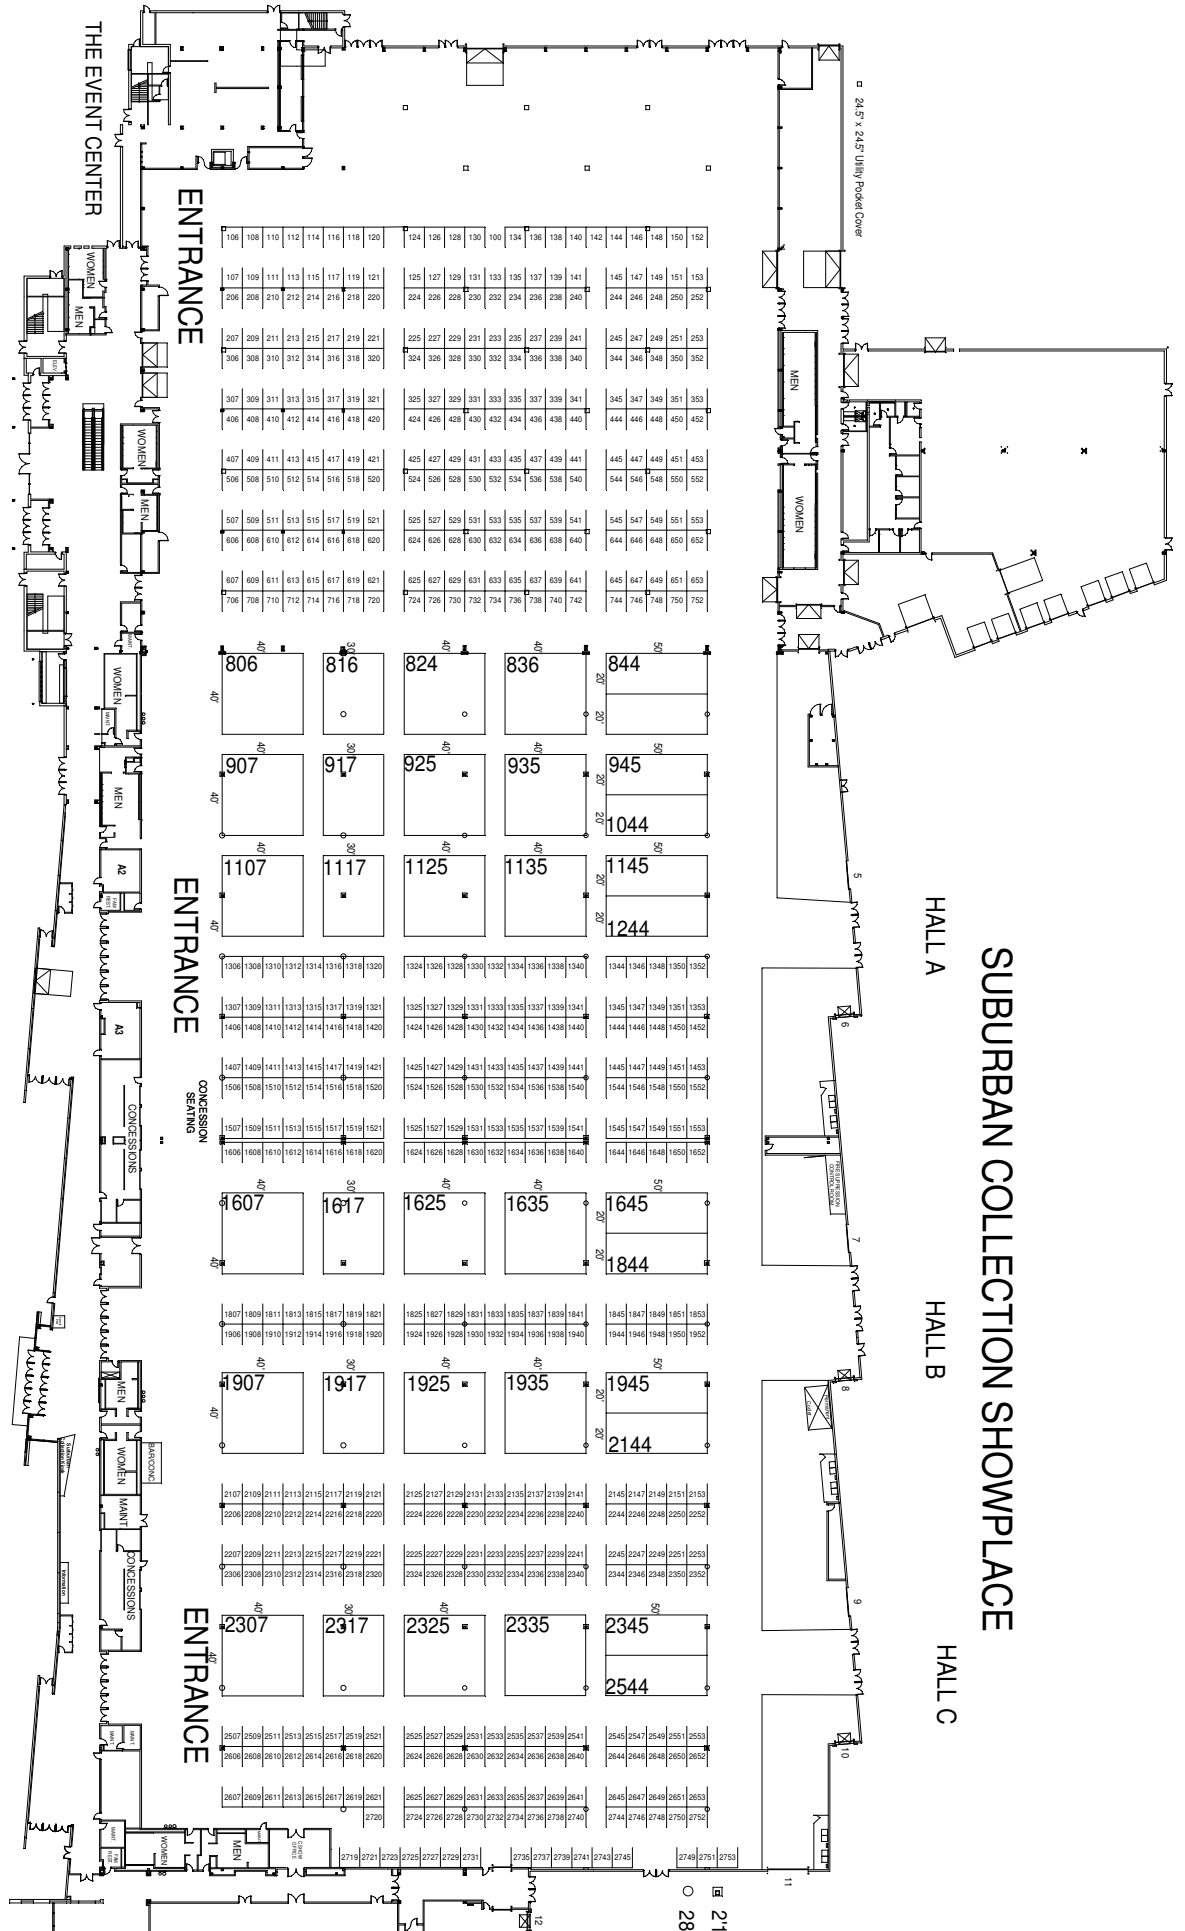

NOVI HOME SHOW SPRING EDITION

SUBURBAN COLLECTION SHOWPLACE

HALL A

HALL B

HALL C

21"
28"